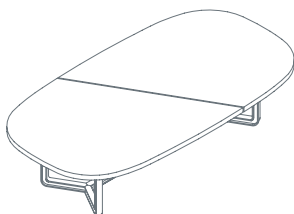

The uniqueness and instant recognisability of T334 and T335 tables is the result of the unmistakable double "T" shape clearly visible in the section of the cast aluminium ring bases, which are polished to a mirror finish on visible surfaces, and in the diagonal ties between the various sections of top, accentuated by aluminium profiles. Two height variants are available. The lower variants (H 64 cm) emphasise the imposing nature of the design and perfectly suit the horizontal layout of modern office environments. With the higher variants (H 71 cm), seating becomes interchangeable and the tables can also be used as normal desks. The tops can be circular or elongated in shape, with gently rounded corners in the longer versions for use as large meeting tables. Depending on size, the tops are made up from one or two pieces. The tops are finished in gloss or matt lacquer in white, dark grey, orange or kiwi green. Other possible finishes include natural and open pore dark oak and dark brown lati wood.

The collection is completed by a series of low complementary tables, all available in the same lacquer finishes as the meetings tables.

DESIGNER

Centro Progetti Tecno

T334 - T335

Coffee table

*1TT6513: Ø 47¼ H 8¼
1TT6511: Ø 55 H 8¼
1TT6512: Ø 78¾ H 8¼

* 1TT6513 table with one piece top

Round meeting table

1TT4311: Ø 98½ H 28
1TT4312: Ø 98½ H 25¼

Round meeting table

1TT4321: Ø 118 H 28
1TT4322: Ø 118 H 25¼

Round meeting table

1TT4331: Ø 63 H 28
1TT4332: Ø 63 H 25¼

Meeting table

1TT4611: L 118 D 63 H 28
1TT4612: L 118 D 63 H 25¼

Meeting table

1TT4621: L 177¼ D 71 H 28
1TT4622: L 177¼ D 71 H 25¼
1TT4631: L 216½ D 74¾ H 28
1TT4632: L 216½ D 74¾ H 25¼